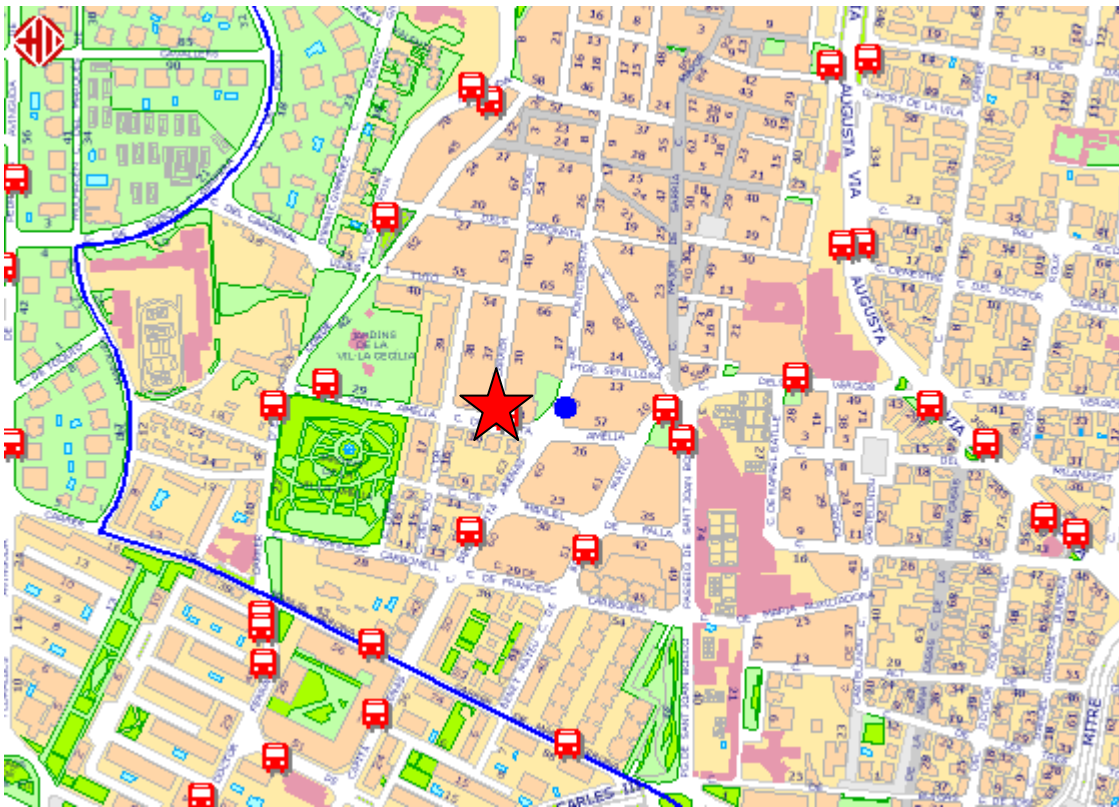

Hotel Husa Pedralbes ***

Placed in the top of the Diagonal, close to the most important core of business of the city, surrounded with the best shops. Perfectly communicated with the historical center of the city by underground and bus. 30 modern and comfortable rooms. Restaurant. Bar. Cafeteria. Own parking.

ADDRESS: Fontcuberta, 4
08034 Barcelona (Barcelona)
Tel. 93-2037112 | Fax. 93.2057065

Location Map

63 + 34 (32')

Take bus line 63 at Av de Pedralbes-Pg dels Til·lers and get down on Av Diagonal-Entença after 6 stops. Take bus line 34 at Av de Sarrià-Av Diagonal and get down on Santa Amèlia-Capità Arenas after 4 stops.